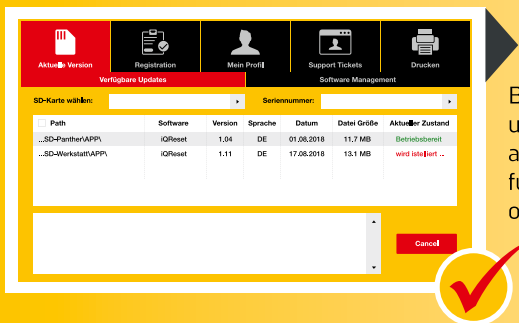

iQReset App overview

Download and install the app on our homepage (Windows XP or later)

Register and create a user account

Benefit from the user-friendly app with many functions in an overview

Panther-Batterien GmbH

Batterie Service Tool

Why choose for the battery configuration tool?

In vehicles with start/stop technology, an energy management system monitors the state of charge of the starter battery, it counts the number of starts, regulates the power output from the alternator to the starter battery and saves these parameters.